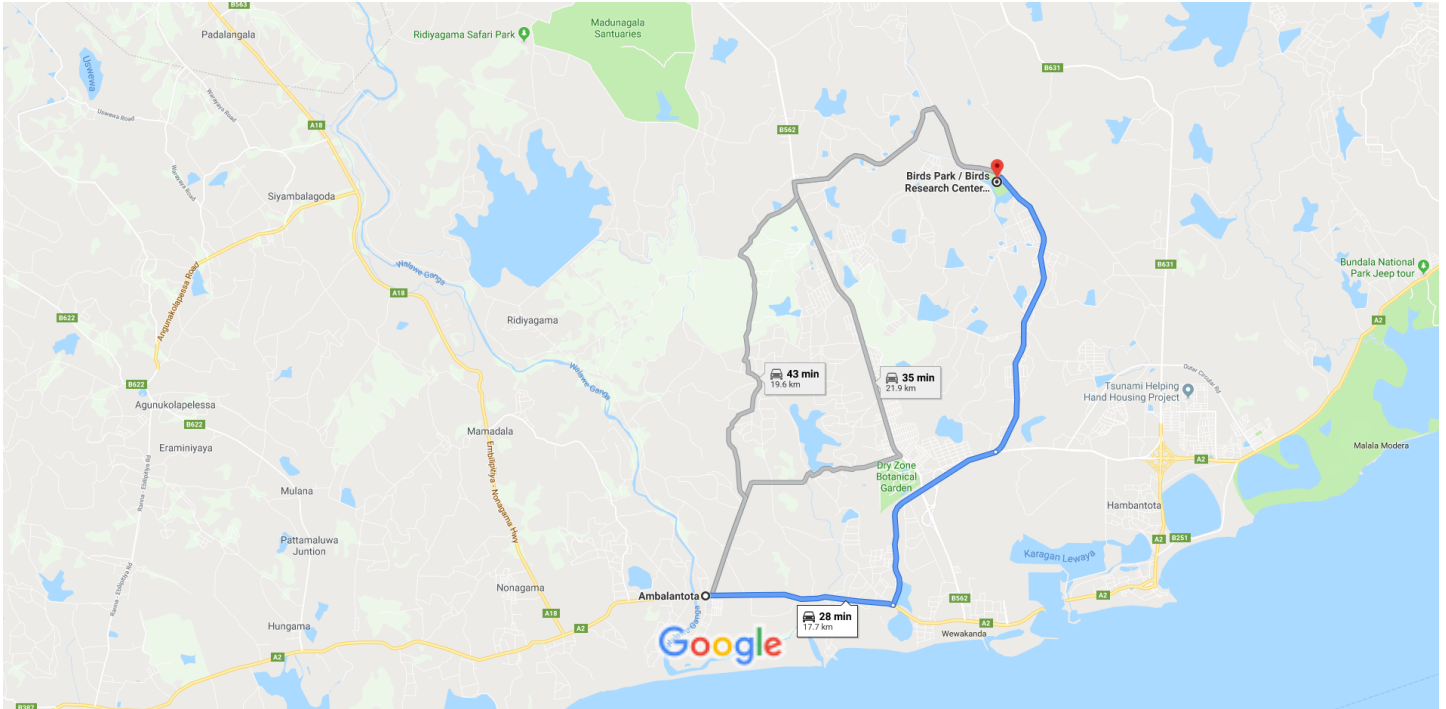

Ambalantota to Birds Park / Birds Research Center Hambantota Drive 17.7 km, 28 min

Map data ©2019 Google 2 km

Ambalantota

- ↑ 1. Head east on Colombo - Galle - Hambantota - Wellawaya Hwy/A2 toward Ridiyagama Road
i Pass by Rohana TVS (on the left)

4.8 km
- ↶ 2. Turn left
i Pass by Nadeeshan Hela Bojun Rasa Hala (on the left in 1.9 km)

5.4 km
- ↷ 3. Slight left
i Pass by 12th Division Headquarters (on the left in 3.5 km)

7.6 km

Birds Park / Birds Research Center Hambantota